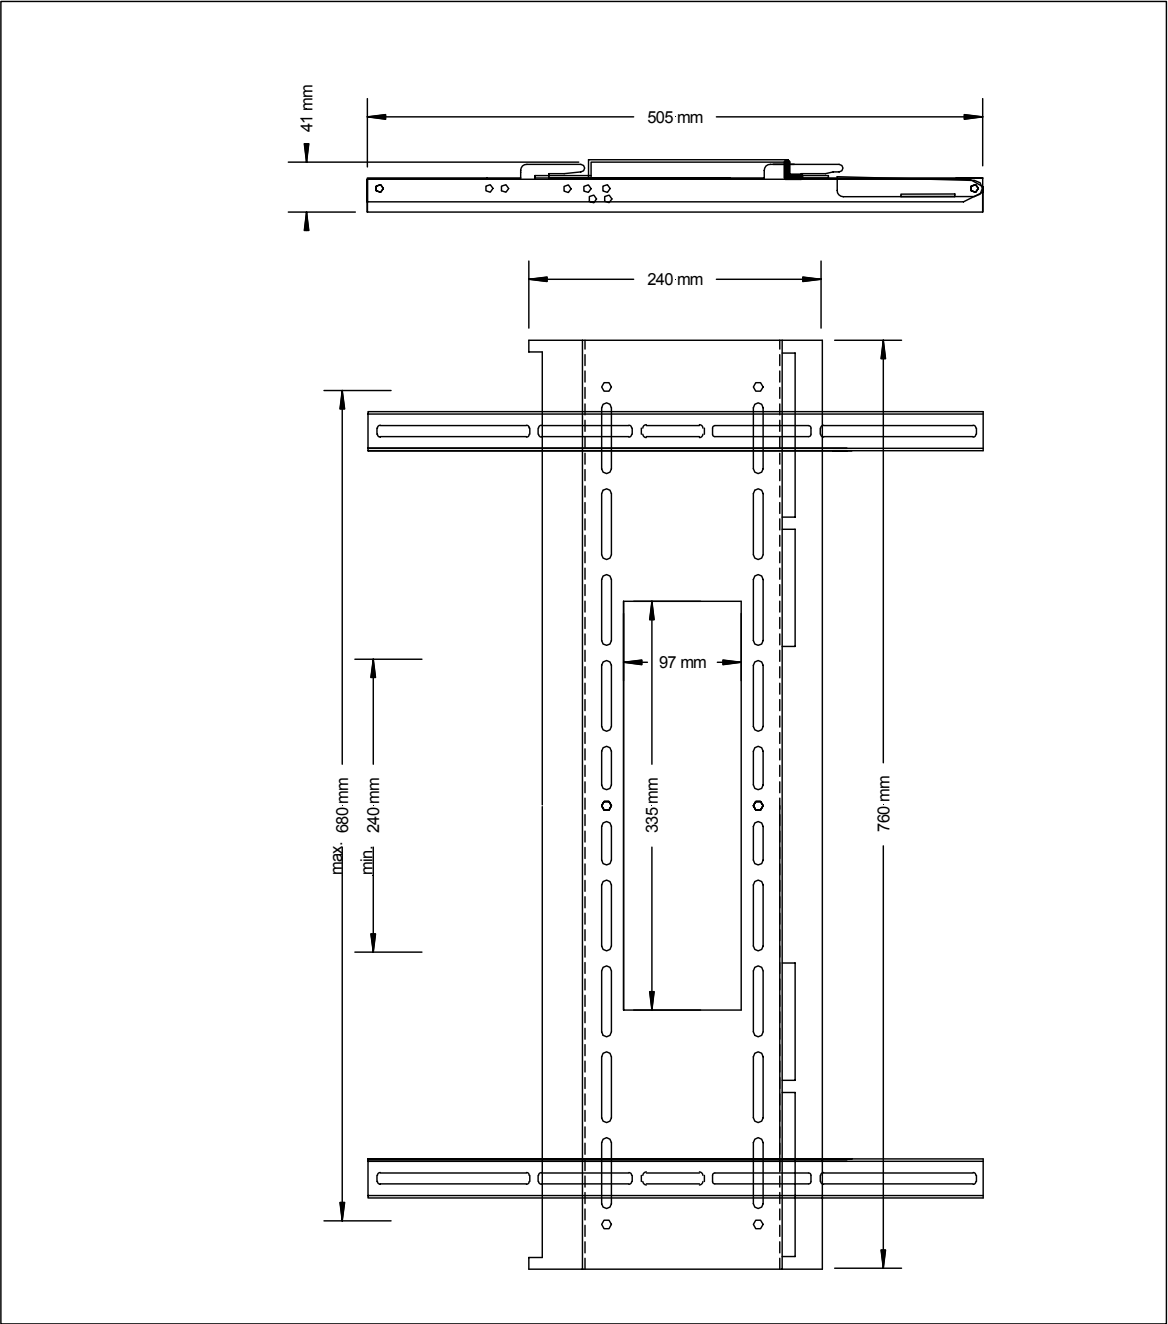

# Big City Wall Bracket dimensions

This Big City Adjustable Universal Wall Bracket suits models with mounting points between 280mm and 680mm measured centre to centre and up to 475mm vertically.