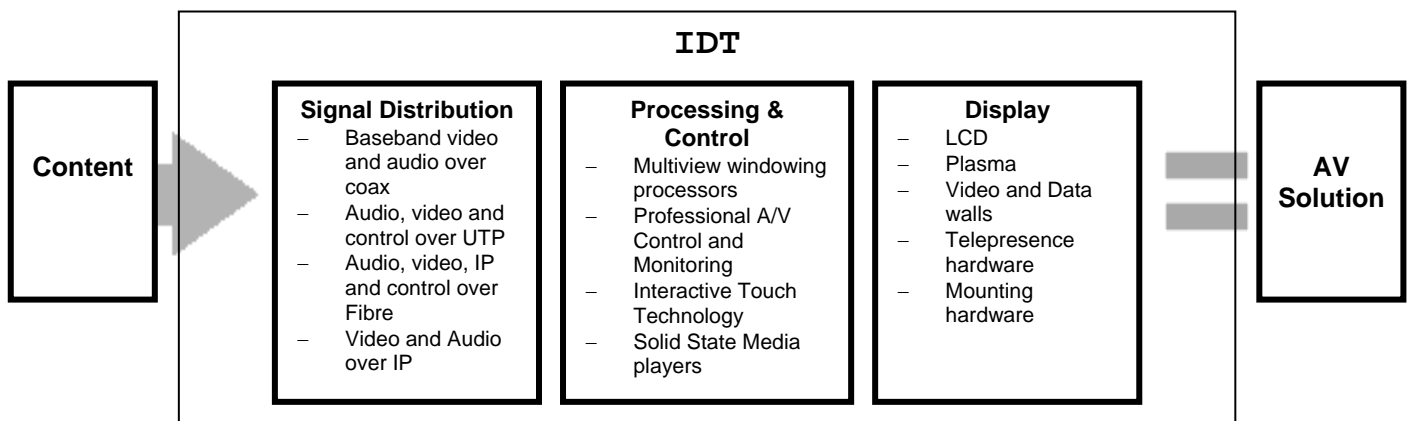

TECHNOLOGY DISTRIBUTORS

Company Profile

Image Design Technology (IDT) is one of Australia's premier importers and distributors of world leading audio, video and data distribution and display technology. With ten years in operation, IDT has been providing specialised support to AV professionals across Australia and has representatives in Sydney, Melbourne, Perth, Brisbane and Auckland NZ.

IDT works with resellers and integrators servicing various AV applications including:

- corporate
- retail
- education
- digital signage
- command and control rooms
- pub, club and entertainment venues

Representing local and international brands with products built and engineered to the highest quality, IDT offers a total solution to organisations seeking a first-rate audio, video and data distribution and display system.

Brands represented: Avitech International, Calypso Systems, Communication Specialties Inc., DVD Telepresence, IDT brackets and mounts, HaiVision, Jupiter Control Systems, Korteck, Magenta Research, Marshall Electronics, NEC, NextWindow, Obonok, Planar Systems, Pioneer, Roku and Samsung.

IDT adds value to the distribution process by offering strong product knowledge, technical support and retaining a large inventory of demonstration product.

As a trusted partner of its reseller and integrator network, IDT has been integral in the successful design and implementation of first-class display and distribution solutions with organisations in corporate, government, commercial, industrial and defence markets.

Some examples of recent integrations include:

- Control room video wall solution for Australia's 2nd largest telecommunications company in partnership with Rutledge Engineering.
- School wide integrated AV solution in 98 classrooms for Ipswich Grammar School in partnership with Skehan Antennas.
- Multiview display solution for Foxtel, Australia's premier pay TV provider.

IDT offers support to consulting engineers in the development of technology specifications for industry tenders.